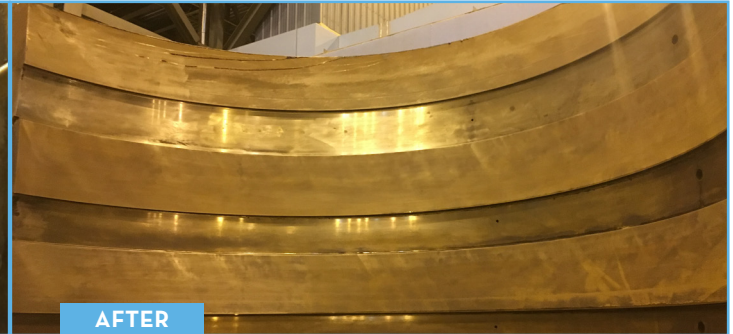

DRY ICE CLEANING FOR ENERGY AND POWER PLANTS

EMORY
INDUSTRIAL SERVICES

EMORY'S EXPERTISE

Emory is an eco-friendly industrial services company that specializes in cleaning and maintaining heavy industrial equipment, machinery and plant facilities with an environmentally-friendly cleaning application called dry ice blasting. In addition to our CO₂ blasting services, we also provide other cleaning and maintenance solutions to our valued customers in the energy sector. Our specialties include the cleaning and maintenance of HRSG units, CT compressors, SCR systems, steam turbines, cooling systems, boilers, ducts, pipes, valves, tanks and vessels.

Our certifications include:

- Hazwoper OSHA 40-hour
- Scaffolding competent person
- Confined space qualified
- Fall protection competent person

WE ARE A TURNKEY PROVIDER

We are a one-stop-shop; you won't need to hire separate contractors to get the job done. We provide the following:

- **HRSG Tubes Cleaning** - We clean ammonia salts and other unnecessary contaminants using CO₂ and other blasting media.
- **SCR Cleaning** - We utilize low pressure air and vacuuming to clean the catalyst modules; and we also offer repacking services.
- **Foam and Steam Cleaning** - As a supplement to our dry ice blasting platform, we also offer foam and steam cleaning, a highly effective media for the cleaning and restoration of a turbine. This is one of the latest technologies to clean your gas turbine parts, inlets, IGV's and casings. We use an eco-friendly, biodegradable foaming agent followed by the use of a 480 volt high pressure steam machine to produce incredible results.
- **Scaffolding Services** - You will not need to hire a separate contractor to erect and take down scaffolding; we are trained and certified in scaffolding design, erection and inspection. And our service team is "scaffolding competent person" certified.