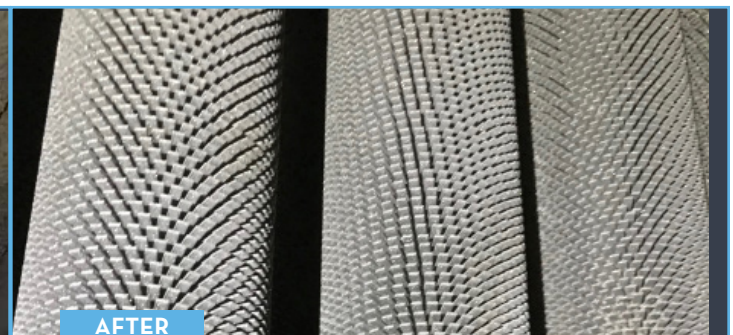

EMORY
INDUSTRIAL SERVICES

(800) 910-5835 / SALES@EMORYINDUSTRIAL.COM

1501 NE BROADWAY, SUITE 1, DES MOINES, IA 50313 / EMORYINDUSTRIAL.COM / 800-910-5835